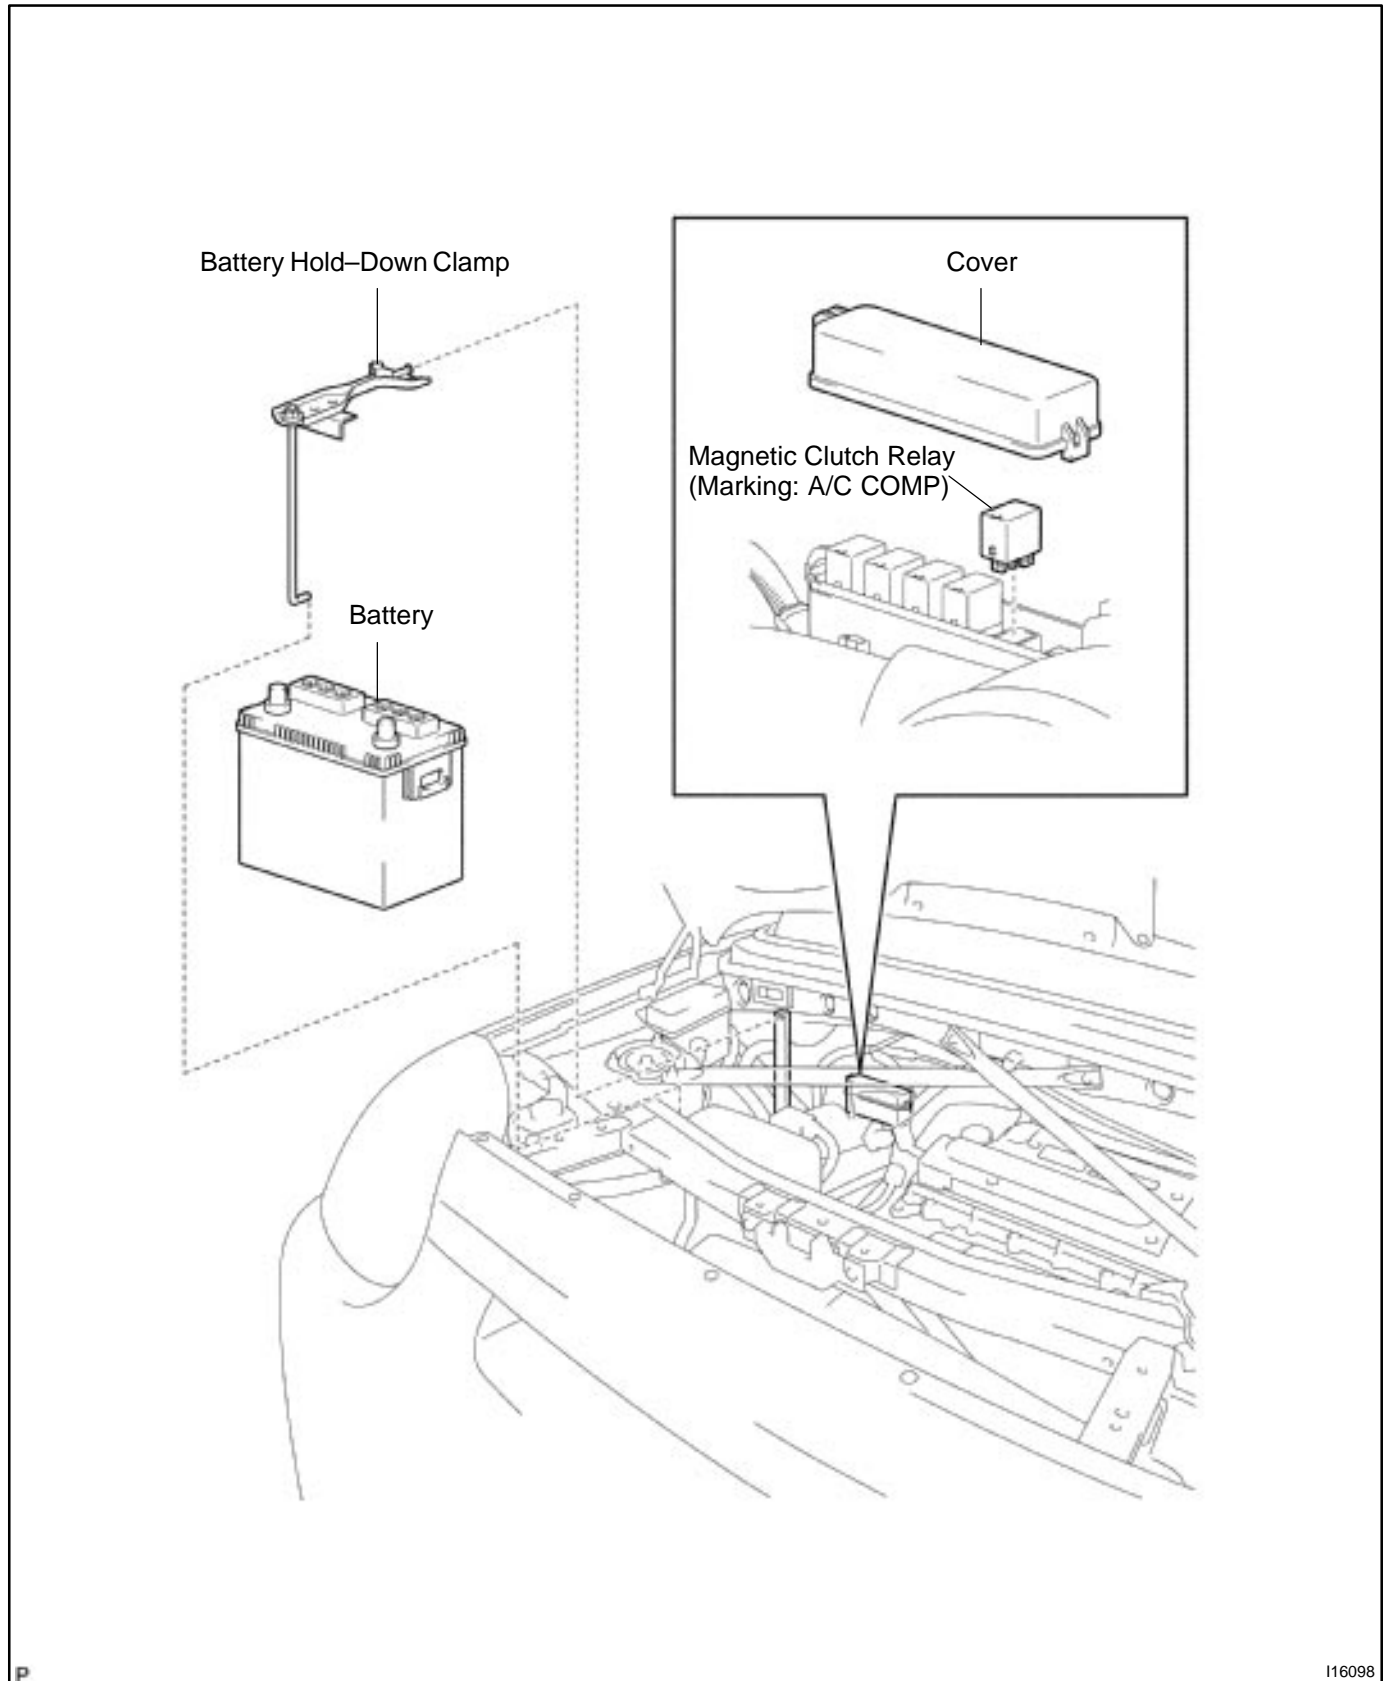

MAGNETIC CLUTCH RELAY COMPONENTS

AC205-01

P

I16098